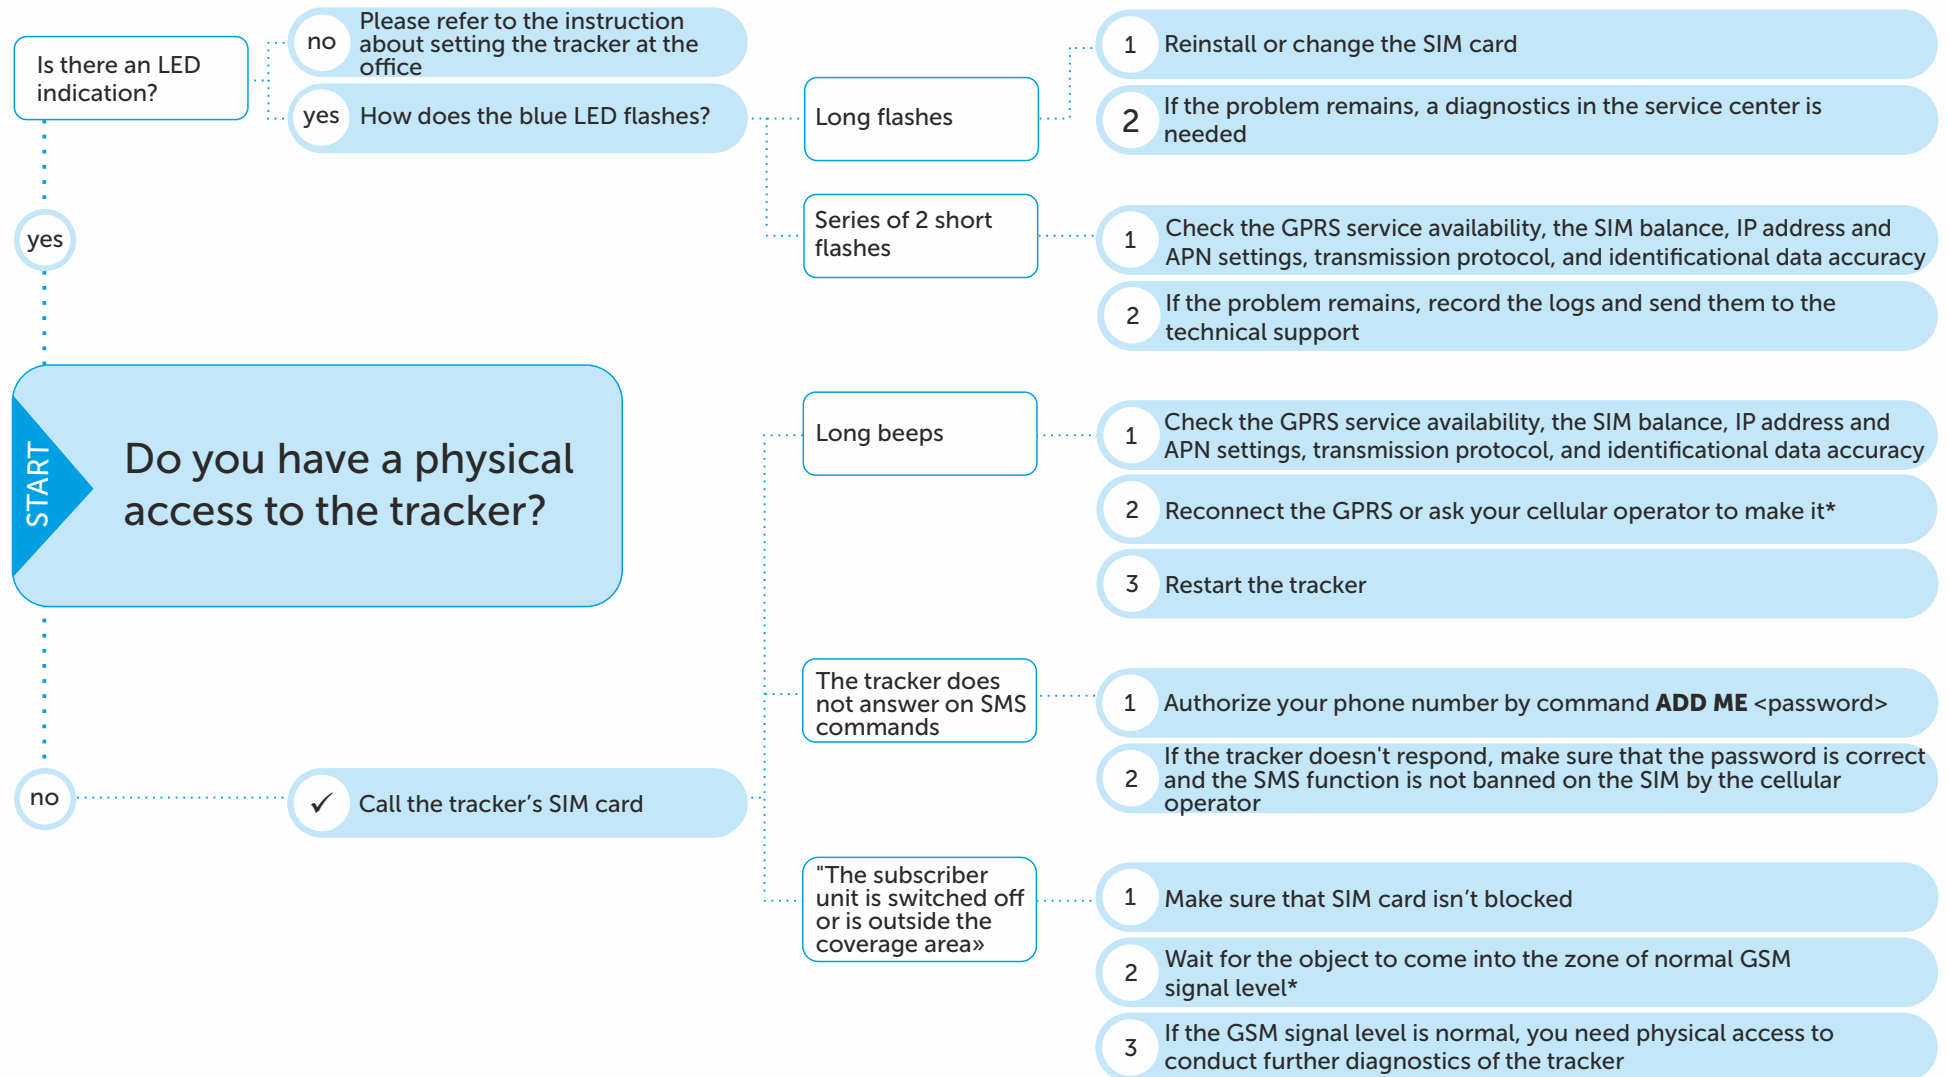

TRACKER IS INSTALLED, WORKED, BUT STOPPED CONNECTING TO THE SERVER

* The tracker sends the data to the server if the cellular signal is available