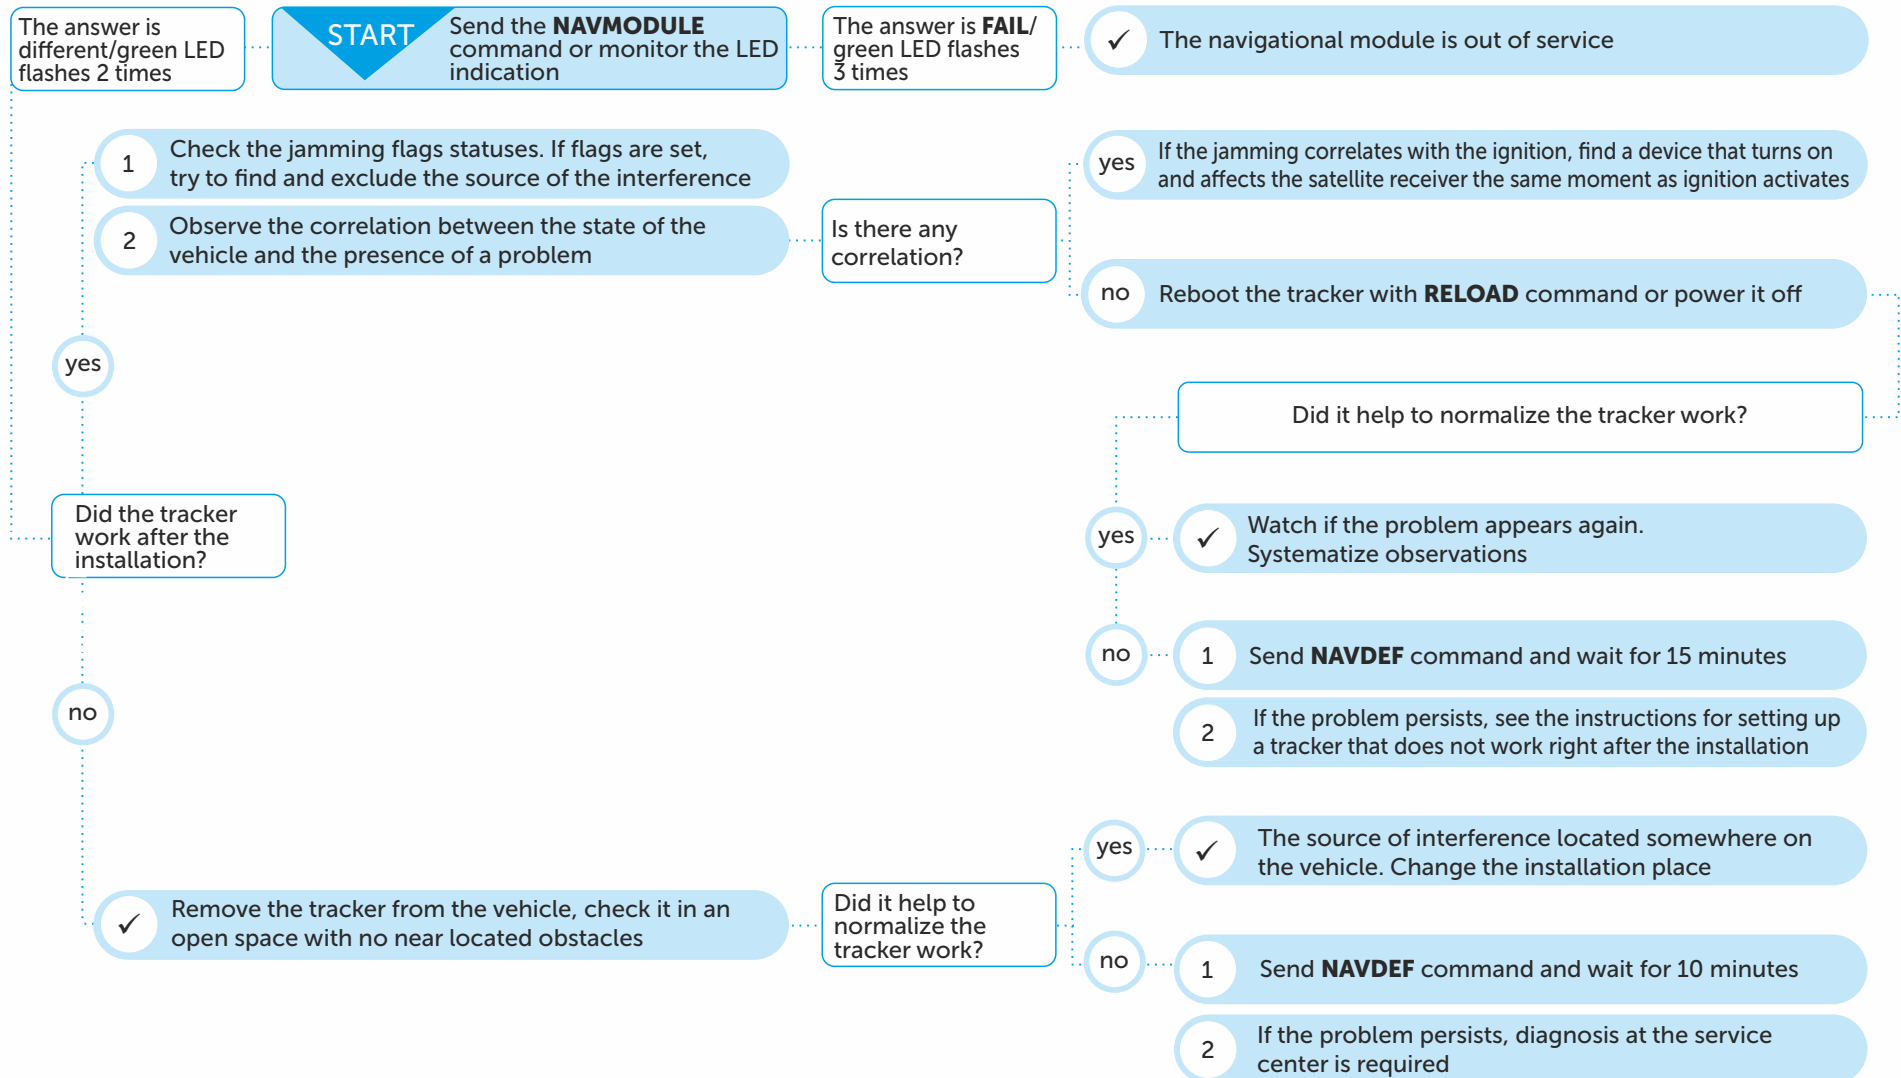

# TRACKER, MOUNTED AT THE OBJECT, DOES NOT DETECT SATELLITES SIGNAL

\* The procedure of the inspection should be performed on the actual firmware version of the device